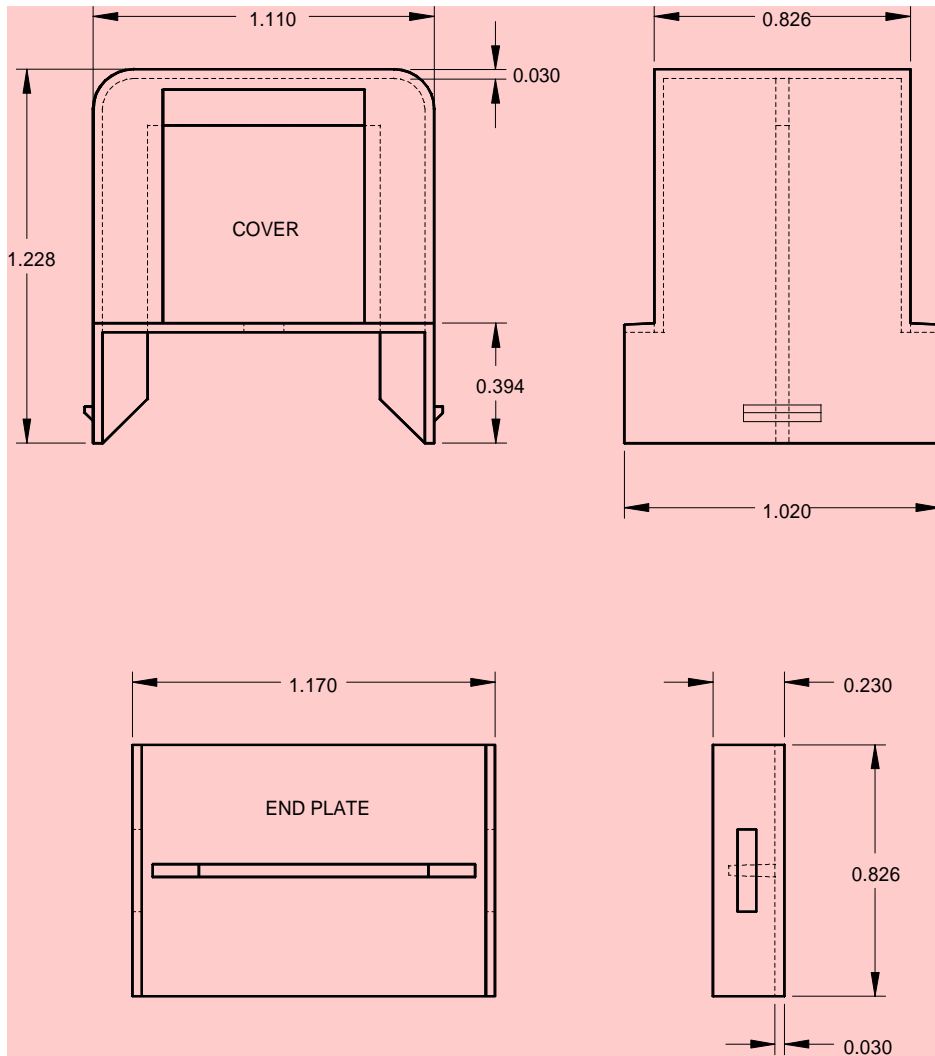

Imperial Covers and End Plates

Cover Reference

Cover Code

Nylon 66 UL94HB Nylon 66 UL94V0

IEI 560

IEI560CVG IEI560CVF

End Plate Reference

End Plate Code