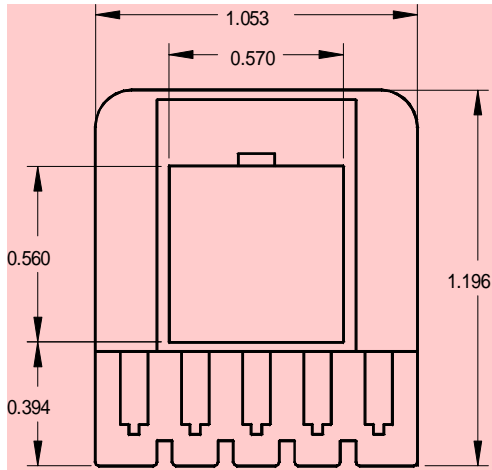

# Imperial EI 560 (18 x 9/16)

Bobbin Reference

Bobbin Code

Nylon 66 UL94HB Nylon 66 UL94V0

IEI 560 SS

IEI560SSG IEI560SSF

IEI 560 DS

IEI560DSG IEI560DSF

IEI 560 SDS

IEI560SDG IEI560SDF

Bobbin Reference

Cover Code

End Plate Code

Nylon 66 UL94HB Nylon 66 UL94V0

Nylon 66 UL94HB Nylon 66 UL94V0

IEI 560 SDS