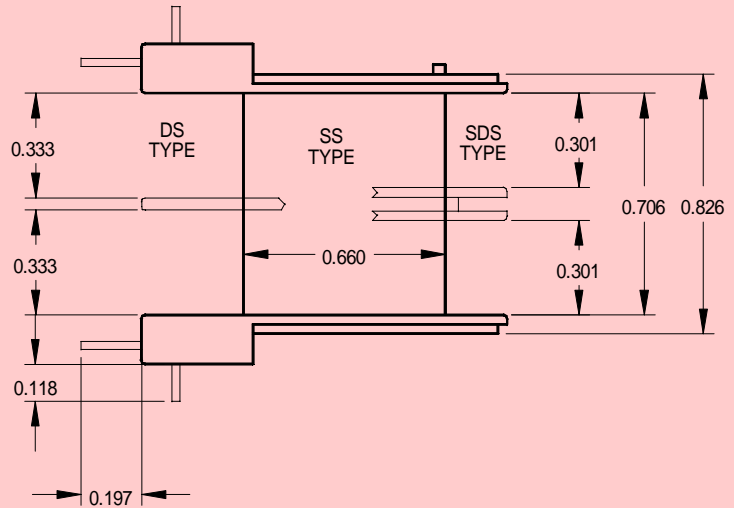

# Imperial EI 560 (18 x 9/16)

Bobbin Reference

Bobbin Code

Nylon 66 UL94HB Nylon 66 UL94V0

IEI 560 SS

IEI560SSG IEI560SSF

IEI 560 DS

IEI560DSG IEI560DSF

IEI 560 SDS

IEI560SDG IEI560SDF

Bobbin Reference

Cover Code

End Plate Code

Nylon 66 UL94HB Nylon 66 UL94V0

Nylon 66 UL94HB Nylon 66 UL94V0

IEI 560 SDS