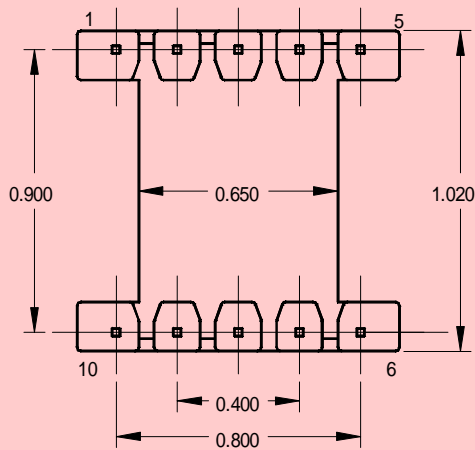

# Imperial EI 560 (18 x 9/16)

Bobbin Reference

Bobbin Code

Nylon 66 UL94HB Nylon 66 UL94V0

IEI 560 SS

IEI560SSG IEI560SSF

IEI 560 DS

IEI560DSG IEI560DSF

IEI 560 SDS

IEI560SDG IEI560SDF

Bobbin Reference

Cover Code

End Plate Code

Nylon 66 UL94HB Nylon 66 UL94V0

Nylon 66 UL94HB Nylon 66 UL94V0

IEI 560 SDS